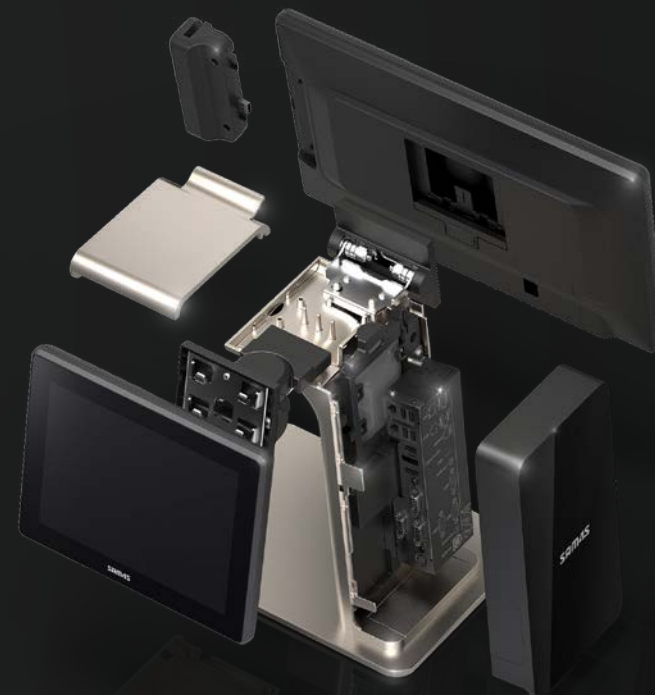

## Installation Type

Basic Type

Fixed Type

Box Type

Wall Type

## Easy Assembly

- ▶ Attach and detach the display with one button
- ▶ It is possible to disassemble the product by hands, and easy to clean up lines