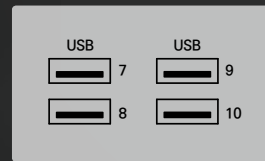

## Extended Interface

▶ Default : USB 6, Serial 4, DP 1, Lan 1, Drawer 1, Audio 1 (Core CPU : DP 1, HDMI 1)

▶ Additional Type \* You can choose one type of Type A, B, C

Type A : USB 4

Type B : Serial 2

Type C : Parallel 1