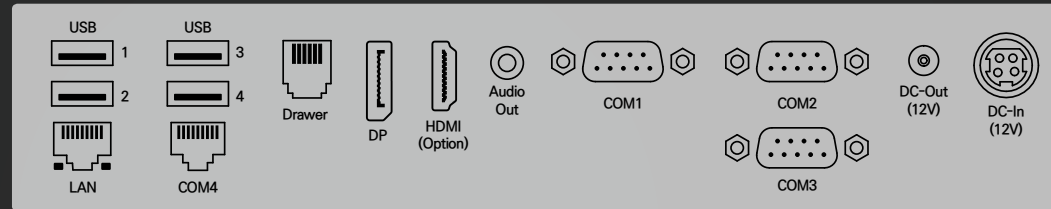

## Customer Display

## Extended Interface

▶ Default : USB 6, Serial 4, DP 1, Lan 1, Drawer 1, Audio 1 (Core CPU : DP 1, HDMI 1)

▶ Additional Type \* You can choose one type of Type A, B, C

Type A : USB 4

Type B : Serial 2

Type C : Parallel 1